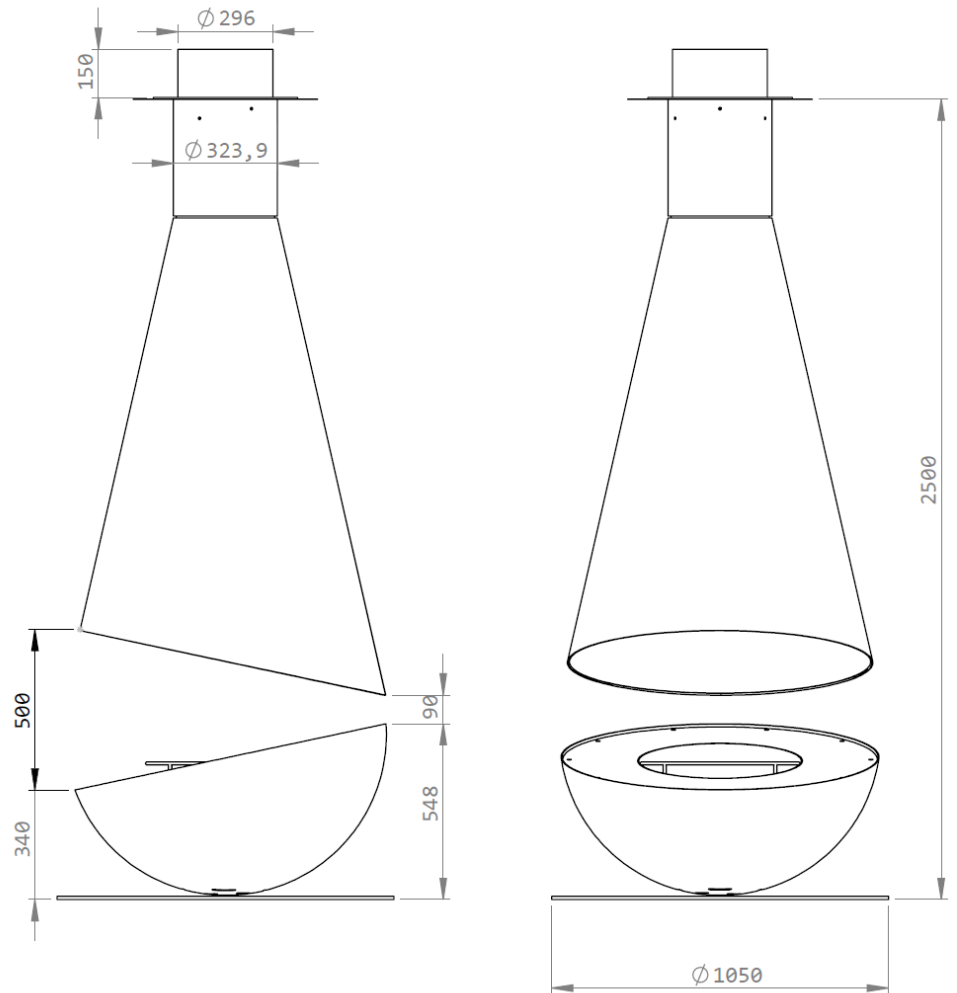

GlammFire

Thales Firewood

General Dimensions

GlammFire

Glammfire, Lda.
Zona Industrial da Lagoa, Lote G1
Rua da Suíça, nº213 | 4950-850
MONÇÃO | PORTUGAL

Tel(+351) 251 654 800
Fax(+351) 251 654 801
info@glammfire.com
www.glammfire.com

PT18374-A

Measurements in mm

glamm
fire