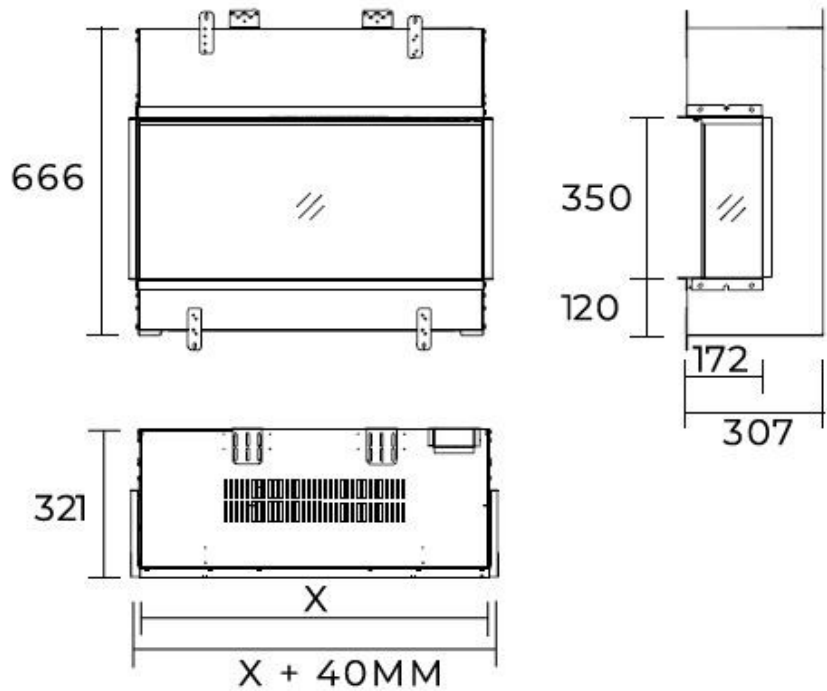

SPECIFICATIONS

TECHNICAL DETAILS	Spectrum 75	Spectrum 100	Spectrum 150
Flame effect system	Optiflame	Optiflame	Optiflame
Model	Built-in	Built-in	Built-in
View Type	1,2 or 3 sides	1,2 or 3 sides	1,2 or 3 sides
Structure Colour	Black	Black	Black
Decorative Bed	Authentic fire-wood	Authentic fire-wood	Authentic fire-wood
View window WxH (cm)	75x34	100x34	150x34
Built-in dimension WxHxD (cm)	79,3x66,6x30,7	104,3x66,6x30,7	154,3x66,6x30,7
Heating Function	Yes	Yes	Yes
Heating Element	Yes	Yes	Yes
Remote Control	Yes	Yes	Yes
Manual Mode	Yes	Yes	Yes
Light Module	LED	LED	LED
Sound	Yes	Yes	Yes
Bed with coloured flame	Yes	Yes	Yes
Heating mode 1 (Watts)	1500	1500	1500
Heating mode 2 (Watts)	-	-	-
Consumption (flame effect) (Watts)	20	28	40
Power	1500	1500	1500
Voltage	230V/50Hz	230v/50Hz	230V/50Hz
Weight (kg)	38	50	70
Cable length	1,5 m	1,5 m	1,5 m

Overall dimensions

	Width (cm)	Height (cm)	Depth (cm)
Spectrum 75	79,3	66,6	30,7
Spectrum 100	104,3	66,6	30,7
Spectrum 150	154,3	66,6	30,7

GlammFire

Glammfire, Lda.
Zona Industrial da Lagoa, Lote G1
4950-850 CORTES - MONÇÃO
PORTUGAL