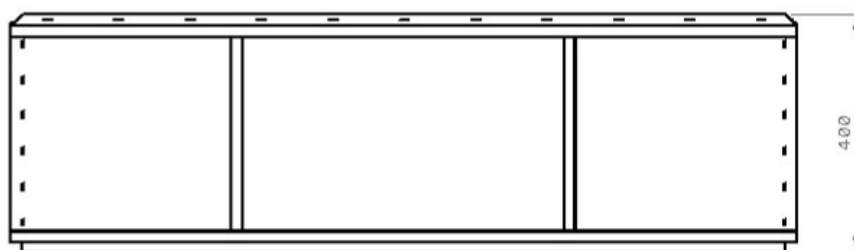

Dimensions

GlammBox 3D Plus	A	B	C
500	654	813	770
1000	654	1322	1279
1500	654	1837	1794
2000	654	2346	2303
2500	654	2861	2818
3000	654	3370	3327

Supply Cord// Schuko CEE

GlammFire

Recuperadores Pachinha Lda.
Zona Industrial da Lagoa, Lote G1
4950-850 CORTES - MONÇÃO
PORTUGAL

Tel(+351) 251 654 800
Fax(+351) 251 654 801
info@glammfire.com
www.glammfire.com

PT08953-B

glamm®
fire