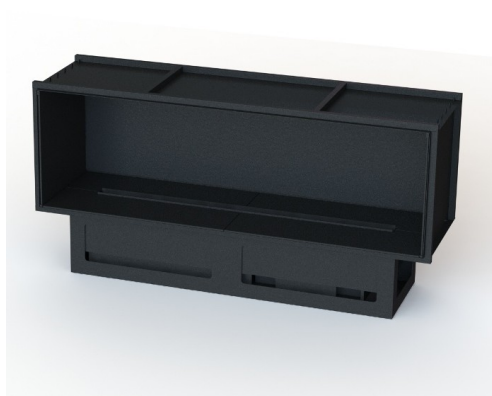

GlammBox 3D Plus

Technical Characteristics

GlammBox 3D Plus 500

Materials// Lacquered carbon steel
Weight// 25 kg
Weight (with glasses)// 36 kg
Capacity// 1,3 L (decalcified water)
Autonomy// 8 h
Voltage// 220/240 V / 50 Hz
*Remote control// included
*Wall switch// included
*Optional black glass or decorative wood

GlammBox 3D Plus 1000

Materials// Lacquered carbon steel
Weight// 32 kg
Weight (with glasses)// 51 kg
Capacity// 2,6 L (decalcified water)
Autonomy// 8 h
Voltage// 220/240 V / 50 Hz
*Remote control// included
*Wall switch// included
*Optional black glass or decorative wood