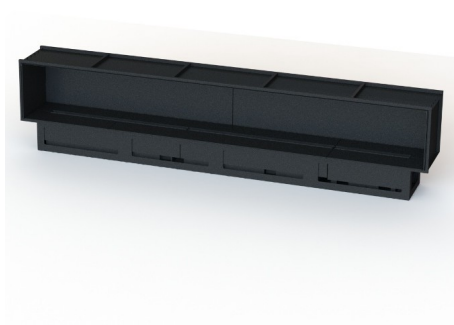

GlammBox 3D Plus 2000

Materials// Lacquered carbon steel
Weight// 56 kg
Weight (with glasses)// 86 kg
Capacity// 5,2 L (decalcified water)
Autonomy// 8 h
Voltage// 220/240 V / 50 Hz
*Remote Control// included
*Wall switch// included
*Optional black glass or decorative wood