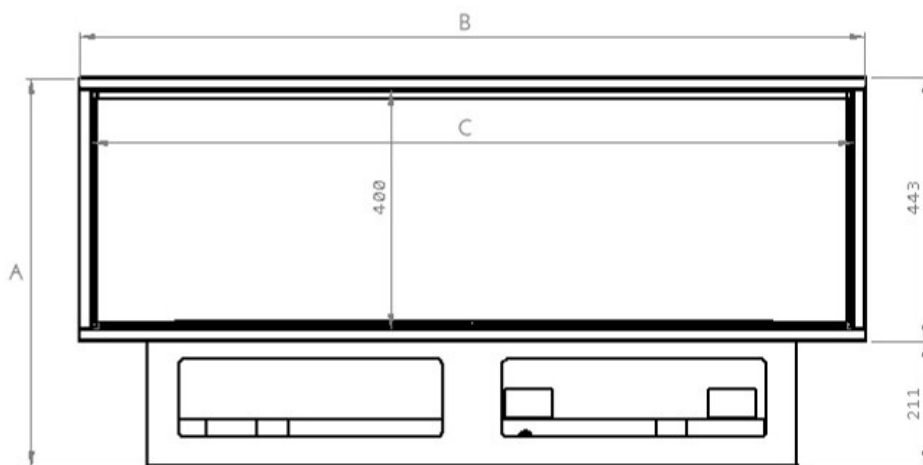

Dimensions

GlammBox 3D Plus	A	B	C
500	654	813	770
1000	654	1322	1279
1500	654	1837	1794
2000	654	2346	2303
2500	654	2861	2818
3000	654	3370	3327

Supply Cord// Schuko CEE

GlammFire

Recuperadores Pachinha Lda.
Zona Industrial da Lagoa, Lote G1
4950-850 CORTES - MONÇÃO
PORTUGAL

Tel(+351) 251 654 800
Fax(+351) 251 654 801
info@glammfire.com
www.glammfire.com

PT08953-B

glamm®
fire