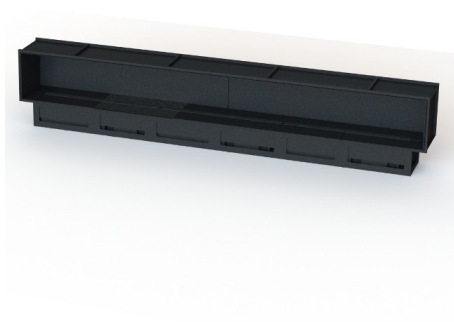

GlammBox 3D Plus 3000

Materials// Lacquered carbon steel
Weight// 77 kg
Weight (with glasses)// 118 kg
Capacity// 7,8 L (decalcified water)
Autonomy// 8 h
Voltage// 220/240 V / 50 Hz
*Remote control// included
*Wall switch// included
*Optional black glass or decorative wood

glamm®
fire