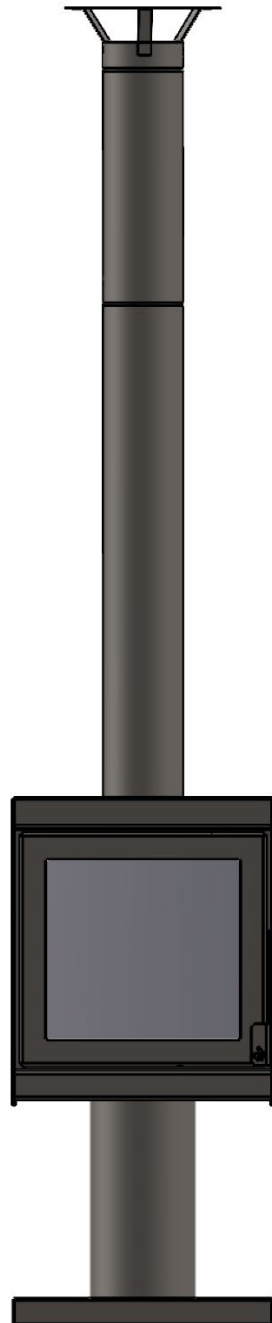

FIREBLOOM

FRESCO OUTDOOR WOOD BURNING STOVE

SCHEDA TECNICA FIREBLOOM FRESCO

DIMENSIONI