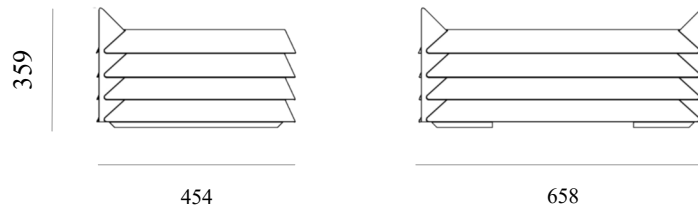

GlammFire

York KIT GLAMM 3D PLUS

Technical Characteristics

Materials // 01 | Lacquered carbon steel / brushed stainless steel
02 | Brushed stainless steel / lacquered carbon steel
03 | Rusted corten steel / lacquered carbon steel

Dimensions // **Kit glamm 3D plus 500**// 658 w x 359 h x 454 d mm
26" w x 14,1" h x 17,9" d
Kit glamm 3D plus 1000// 1167 w x 359 h x 454 d mm
46" w x 14,1" h x 17,9 d mm

Weight // **kit glamm 3D plus 500**// 44 kg | 97 lbs
Kit glamm 3D plus 1000// 66 kg | 145,5 lbs

Voltage // 220 / 240 V/ 50 Hz

Capacity // **kit glamm 3D plus 500**// 1,3 (decalcified water)
kit glamm 3D plus 1000// 2,6 litros (decalcified water)

Autonomy// 8:00 hours
*Remote control// included
*Wall switch// included

Technical Drawing

YORK Kit Glamm 3D Plus 500

YORK Kit Glamm 3D Plus 1000

GlammFire

Recuperadores Pachinha Lda.
Zona Industrial da Lagoa, Lote G1
4950-850 CORTES - MONÇÃO
PORTUGAL

Tel(+351) 251 654 800
Fax(+351) 251 654 801
info@glammfire.com
www.glammfire.com

PT11683-C

measures in mm

glamm®
fire