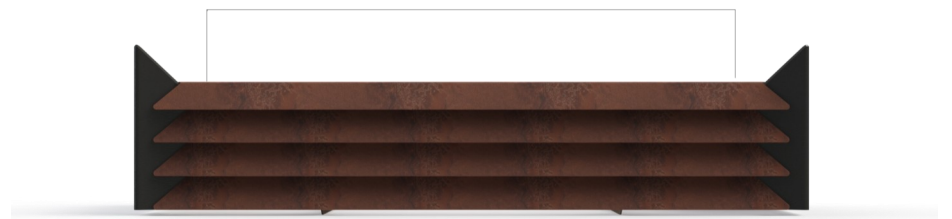

03 | Rusted corten steel / Lacquered steel

GlammFire

Recuperadores Pachinha Lda.
Zona Industrial da Lagoa, Lote G1
4950-850 CORTES - MONÇÃO
PORTUGAL

Tel(+351) 251 654 800
Fax(+351) 251 654 801
info@glammfire.com
www.glammfire.com

glamm®
fire