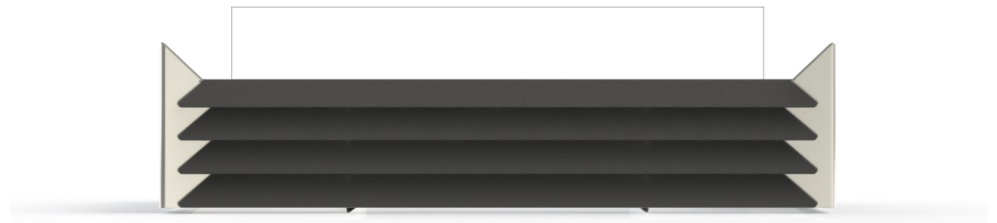

GlammFire

York

KIT GLAMM 3D PLUS

Finishings

01 | Black fine texture metallic / Brushed stainless steel