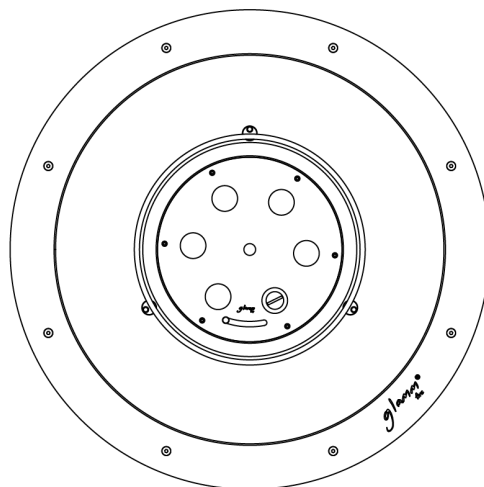

GlammFire

Recuperadores Pachinha Lda.
Zona Industrial da Lagoa, Lote G1
4950-850 CORTES - MONÇÃO
PORTUGAL

Tel(+351) 251 654 800
Fax(+351) 251 654 801
info@glammfire.com
www.glammfire.com

glamm
fire