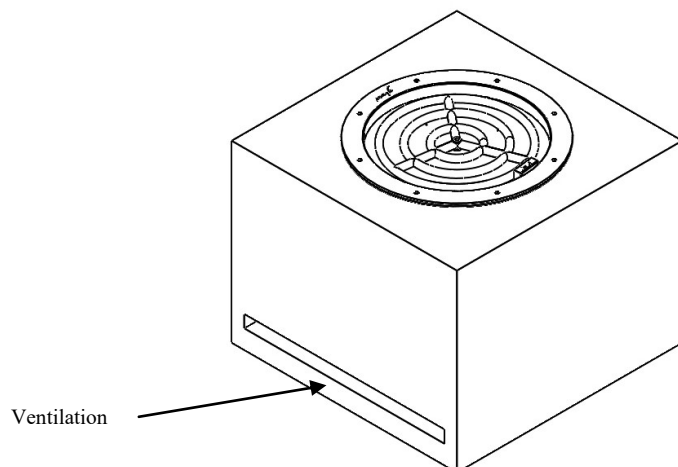

GlammFire

Recuperadores Pachinha Lda.
Zona Industrial da Lagoa, Lote G1
4950-850 CORTES - MONÇÃO
PORTUGAL

Tel(+351) 251 654 800
Fax(+351) 251 654 801
info@glammfire.com
www.glammfire.com

glamm
fire