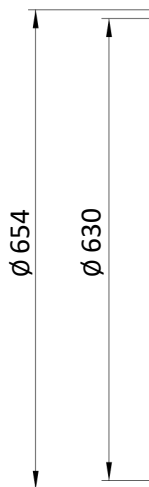

GlammFire

Recuperadores Pachinha Lda.
Zona Industrial da Lagoa, Lote G1
4950-850 CORTES - MONÇÃO
PORTUGAL

Tel(+351) 251 654 800
Fax(+351) 251 654 801
info@glammfire.com
www.glammfire.com

glamm
fire