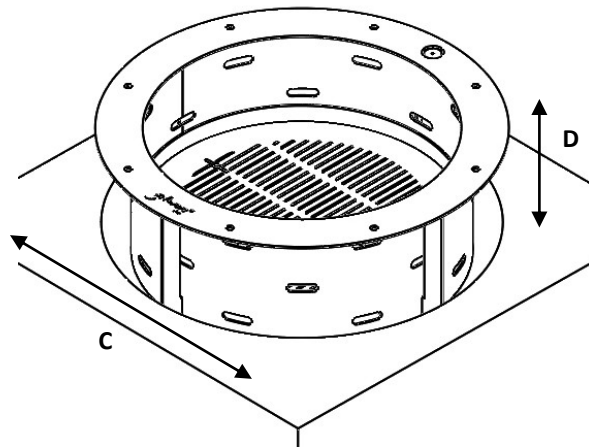

## General dimensions

## Built-in dimensions

Firewood combustion zone	Diameter (C)	Height (D)
	635mm	>290mm

Table 1: Minimum dimensions required for the installation hole.

Note: The surface where the firewood combustion zone round is installed must be properly leveled.