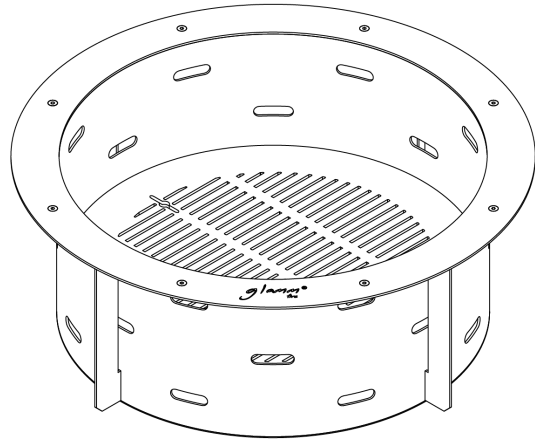

GlammFire

Firewood/ Charcoal