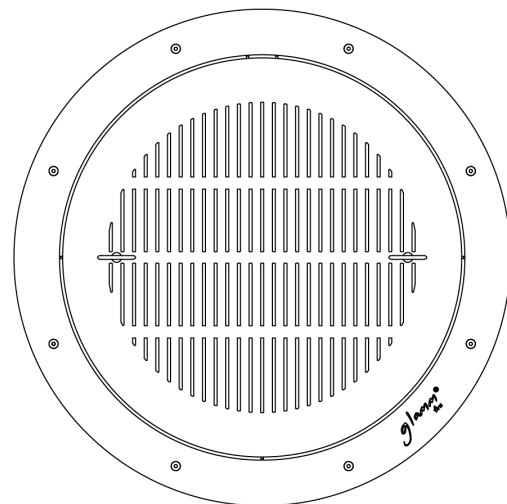

General dimensions

GlammFire

Recuperadores Pachinha Lda.
Zona Industrial da Lagoa, Lote G1
4950-850 CORTES - MONÇÃO
PORTUGAL

Tel(+351) 251 654 800
Fax(+351) 251 654 801
info@glammfire.com
www.glammfire.com

glamm
fire