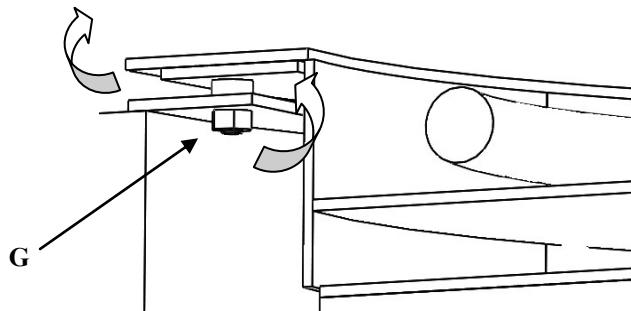

Gas

When installing the gas combustion zone round, ventilation (ca. 50mm) must be ensured around the gas combustion zone round when embedded (Figure 1).

Circulation of na air flow shall be ensured so that it covers the embedded components.

Therefore, air must be supplied to the lower part of the installation site for the correct functioning of the system. (Figure 1).

Note: The gas combustion zone round is provided with its own spacers (**G**) in order to avoid improper installation (obstruction of the air flow required to ventilate the gas combustion zone round).