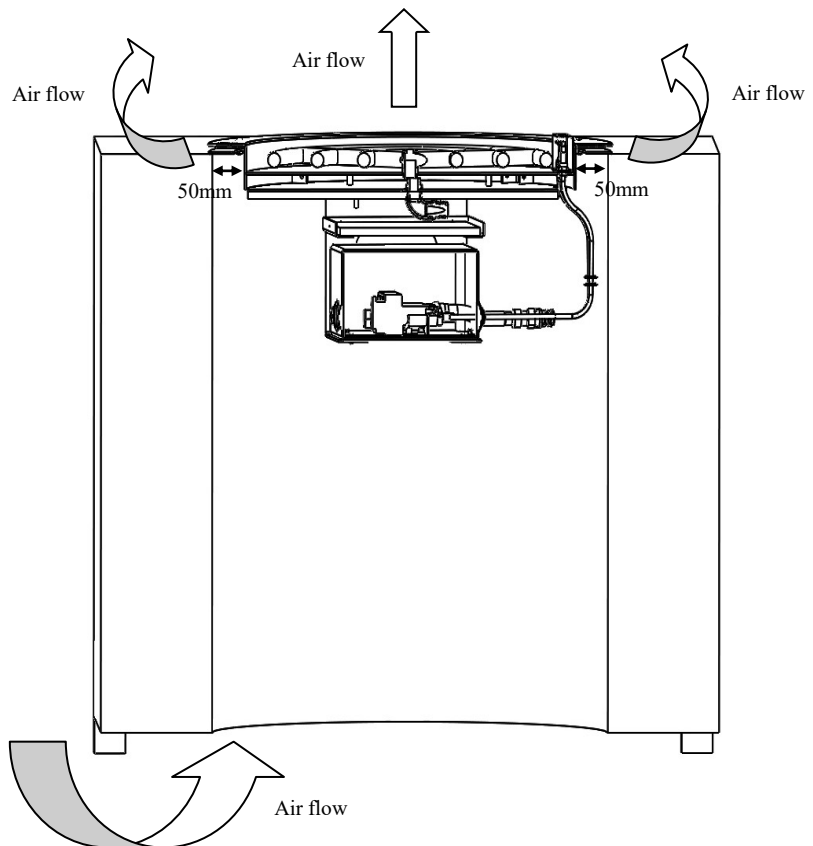

GlammFire

Recuperadores Pachinha Lda.
Zona Industrial da Lagoa, Lote G1
4950-850 CORTES - MONÇÃO
PORTUGAL

Tel(+351) 251 654 800
Fax(+351) 251 654 801
info@glammfire.com
www.glammfire.com

Figure 1: Representation of free space and air circulation.