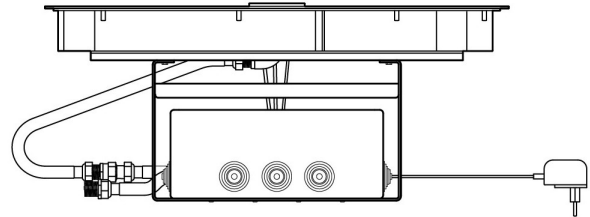

General dimensions

GlammFire

Recuperadores Pachinha Lda.
Zona Industrial da Lagoa, Lote G1
4950-850 CORTES - MONÇÃO
PORTUGAL

Tel(+351) 251 654 800
Fax(+351) 251 654 801
info@glammfire.com
www.glammfire.com

glamm
fire