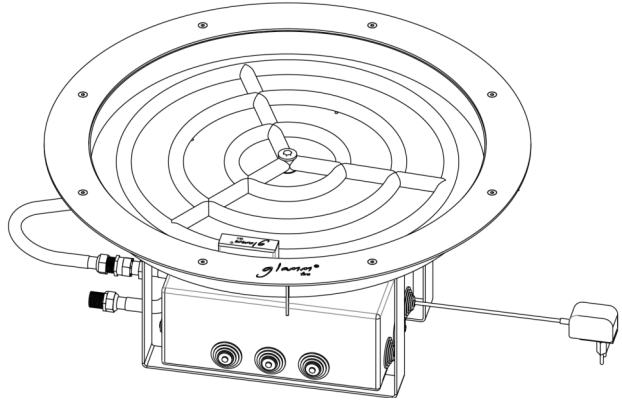

GlammFire

Gas