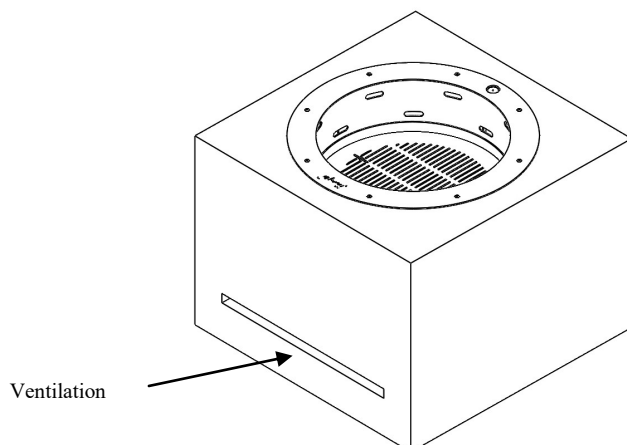

GlammFire

Recuperadores Pachinha Lda.
Zona Industrial da Lagoa, Lote G1
4950-850 CORTES - MONÇÃO
PORTUGAL

Tel(+351) 251 654 800
Fax(+351) 251 654 801
info@glammfire.com
www.glammfire.com