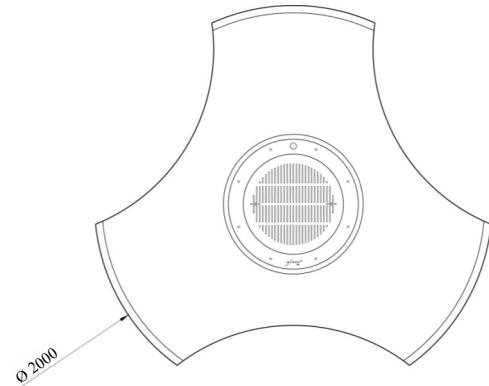

Option gas

Fuel // Propane/ Butane /Natural

Ignition mode// Remote control

Consumption // Propane gas/ Butane gas · 860–2300 g/h/ Natural gas · 1,4-3,7 m3/h

Power // 5—20 kW

Supply Pressure // Propane/Butane: 37.0 mbar - Natural: 20.0 mbar

Gas combination control - Approvals // Gas Appliances Directive 2009/142/CE
DIN EN298 / DIN EN126 / DIN EN13611

Accessories // Protection cover · included

Barbecue mitt · included

Combustion zone decorative stones · optional

(white/black decorative marble stones (3 kg))

Fuel compartment cover in black lacquered steel · optional

Fuel compartment cover in brushed stainless steel · optional

High temperature resistant round glass · optional

Wi-Fi Box · optional

Option Bioethanol

Burner I // 2 liters (liquid bioethanol)

Power // 2,7 kW

Accessories // High temperature resistant round glass 2 for Burner I · included
High temperature resistant round glass 1 for Burner I · optional

Option Crea7ion EVOPlus Fire Round

Burner // 10 L (liquid bioethanol)

Power // 2-4 Kw

Ignition mode // Remote control

Accessories // Protection cover · included

Barbecue mitt · included

High temperature resistant round glass 2 for burner

Crea7ionEVOPlus Fire Round · included

High temperature resistant round glass 1 for burner

Crea7ionEVOPlus Fire Round · optional

General dimensions