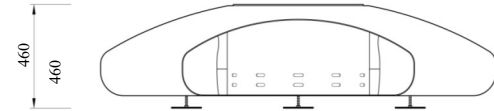

Option gas

Fuel // Propane/ Butane /Natural

Ignition mode// Remote control

Consumption // Propane gas/ Butane gas · 860–2300 g/h/ Natural gas · 1,4-3,7 m3/h

Power // 5—20 kW

Supply Pressure // Propane/Butane: 37.0 mbar - Natural: 20.0 mbar

Gas combination control - Approvals // Gas Appliances Directive 2009/142/CE
DIN EN298 / DIN EN126 / DIN EN13611

Accessories // Protection cover · included

Barbecue mitt · included

Combustion zone decorative stones · optional

(white/black decorative marble stones (3 kg))

Fuel compartment cover in black lacquered steel · optional

Fuel compartment cover in brushed stainless steel · optional

High temperature resistant round glass · optional

Wi-Fi Box · optional

Option Bioethanol

Burner I // 2 liters (liquid bioethanol)

Power // 2,7 kW

Accessories // High temperature resistant round glass 2 for Burner I · included
High temperature resistant round glass 1 for Burner I · optional

Option Crea7ion EVOPlus Fire Round

Burner // 10 L (liquid bioethanol)

Power // 2-4 Kw

Ignition mode // Remote control

Accessories // Protection cover · included

Barbecue mitt · included

High temperature resistant round glass 2 for burner

Crea7ionEVOPlus Fire Round · included

High temperature resistant round glass 1 for burner

Crea7ionEVOPlus Fire Round · optional

General dimensions