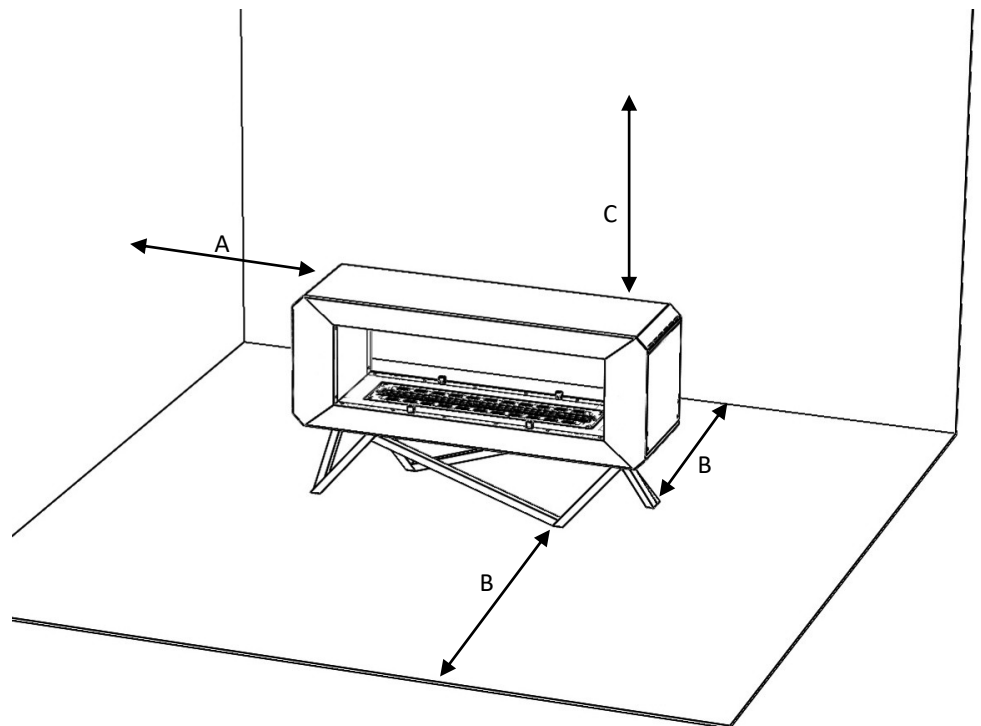

Urban EVOPlus

Installation

Flammable materials

- . Do not place flammable materials near the fireplace, within 1m;
- . Racks or shelves should be distant 1m from the combustion fire line;

Materials: stone/metal/ceramics

- . A - 100 mm;
- . B - 100 mm;
- . C - 500 mm;

Other non-flammable materials

- . A - 200 mm;
- . B - 250 mm;
- . C - 600 mm;