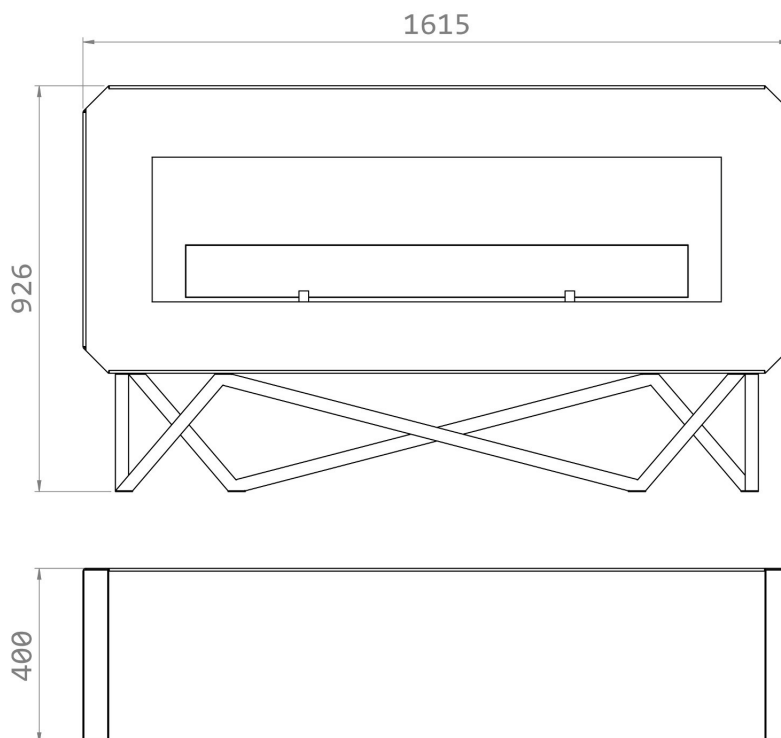

- . A - 100 mm;
- . B - 100 mm;
- . C - 500 mm;

Other non-flammable materials

- . A - 200 mm;
- . B - 250 mm;
- . C - 600 mm;

Urban EVOPlus

Overall Dimensions

Fireplace

Materials//

Steel or corten steel

Polished steel

Finishings//

Black fine texture metallic

Rusted corten steel

Velvet - opcional

RAL (options and finishings available upon request)

Dimensions//

1615 w x 400 d x 926 h mm

63,6" w x 15,7" d x 36,5" h

Weight//

127 kg | 280 lbs

Recommended minimum area//

29 m²

Accessories//

High temperature resistant glass

- included