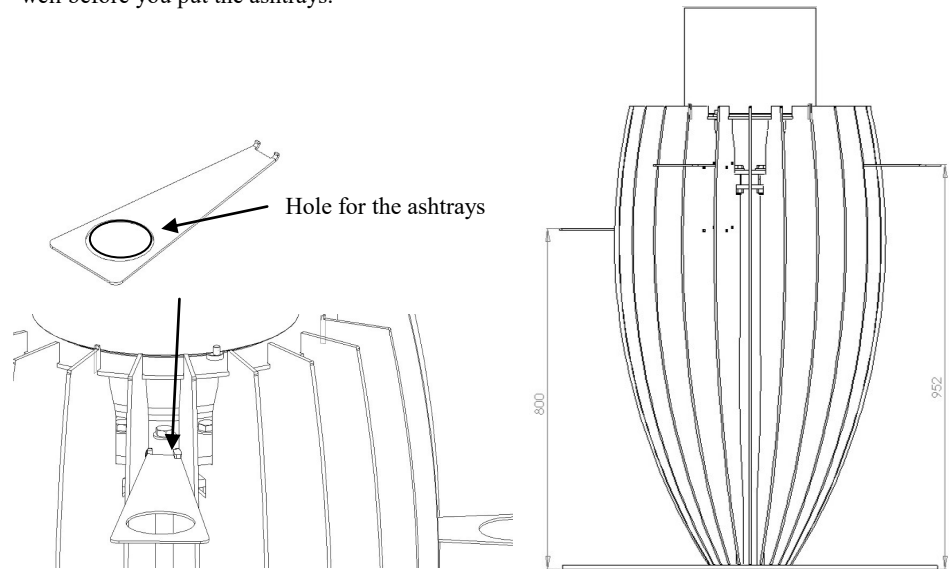

Third option - 4 supports

To put the supports in your fireplace you must search the right place in the sides and fix them very well before you put the ashtrays.

Placement of the 4 supports in the position chosen (height 800mm/953mm).