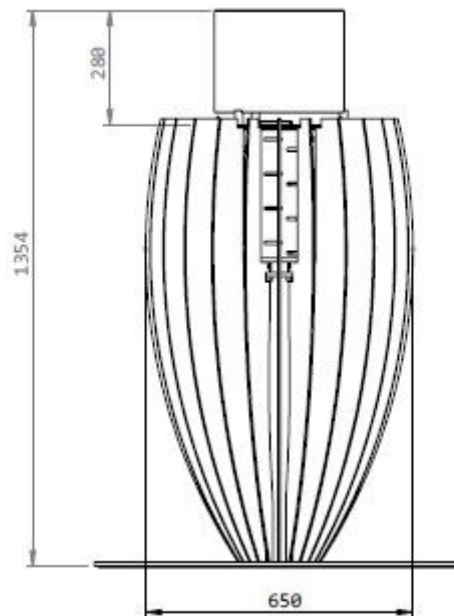

The terrace gets a new role.

Materials// Steel or corten steel

Finishings// Black/ White lacquered steel

Rusted corten steel

Golden

Dimensions// 1354 h x 900 Ø mm

57,3" h x 35,4" Ø

Weight// 246 kg | 542,3 lbs

Third option - 4 supports

To put the supports in your fireplace you must search the right place in the sides and fix them very well before you put the ashtrays.

Placement of the 4 supports in the position chosen (height 800mm/953mm).