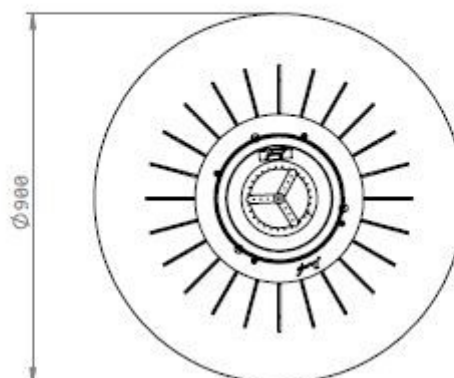

Third option - 4 supports

To put the supports in your fireplace you must search the right place in the sides and fix them very well before you put the ashtrays.

Placement of the 4 supports in the position chosen (height 800mm/953mm).