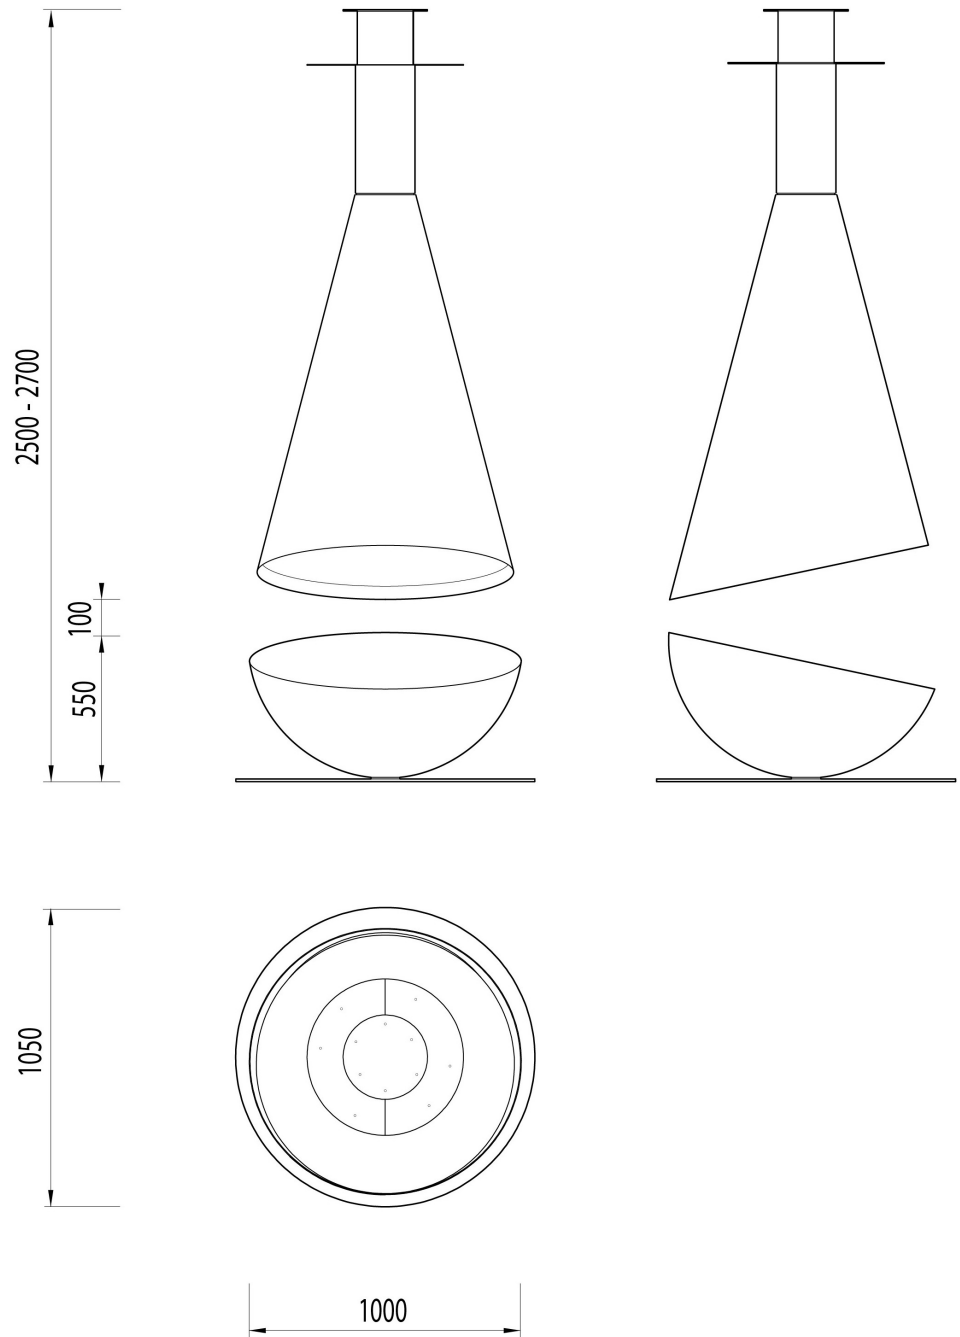

GlammFire

Thales

General Dimensions

GlammFire

Recuperadores Pachinha Lda.
Zona Industrial da Lagoa, Lote G1
4950-850 CORTES - MONÇÃO
PORTUGAL

Tel(+351) 251 654 800
Fax(+351) 251 654 801
info@glammfire.com
www.glammfire.com

PT11697-E

Measures in mm

glamm®
fire