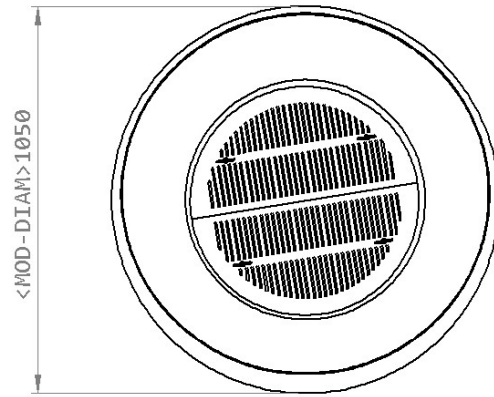

General dimensions