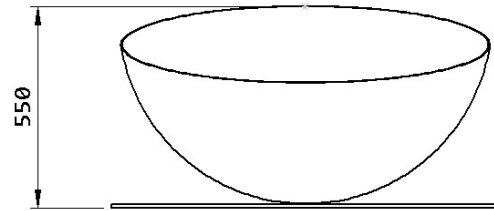

General dimensions