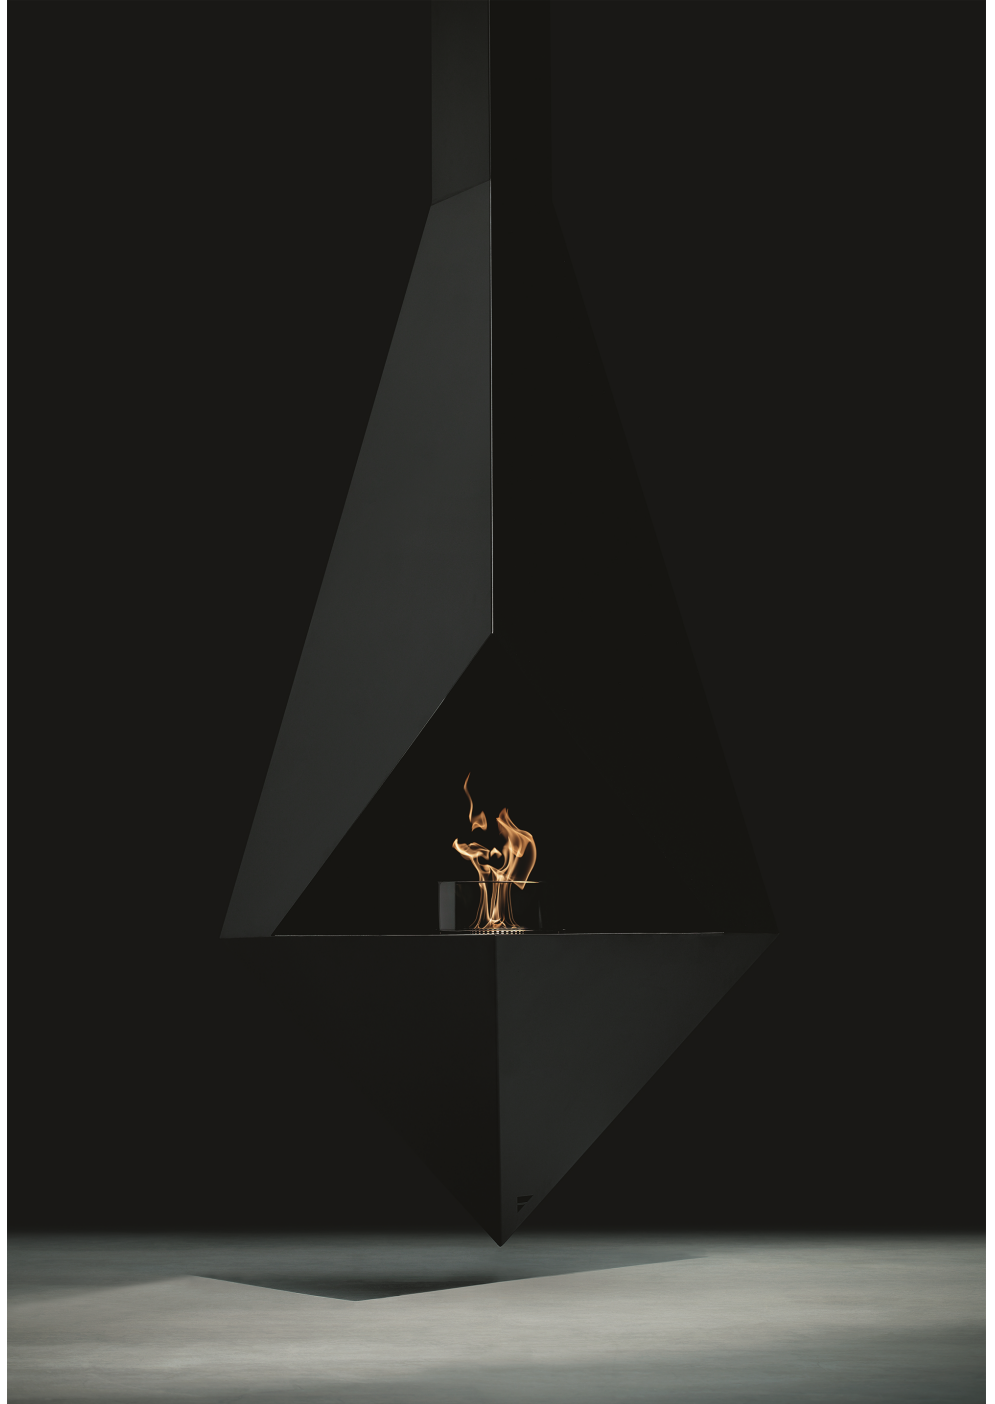

GlammFire

Pythagoras

GlammFire

Recuperadores Pachinha Lda.
Zona Industrial da Lagoa, Lote G1
4950-850 CORTES - MONÇÃO
PORTUGAL

Tel(+351) 251 654 800
Fax(+351) 251 654 801
info@glammfire.com
www.glammfire.com

The magnificence of the straight lines of the geometric shape of a triangle merge on each side culminating in defined and long edges, making this masterpiece something imposing. The flame mystified by the triangular view challenges you to contemplate it from its most fatal perspective.

glamm®
fire