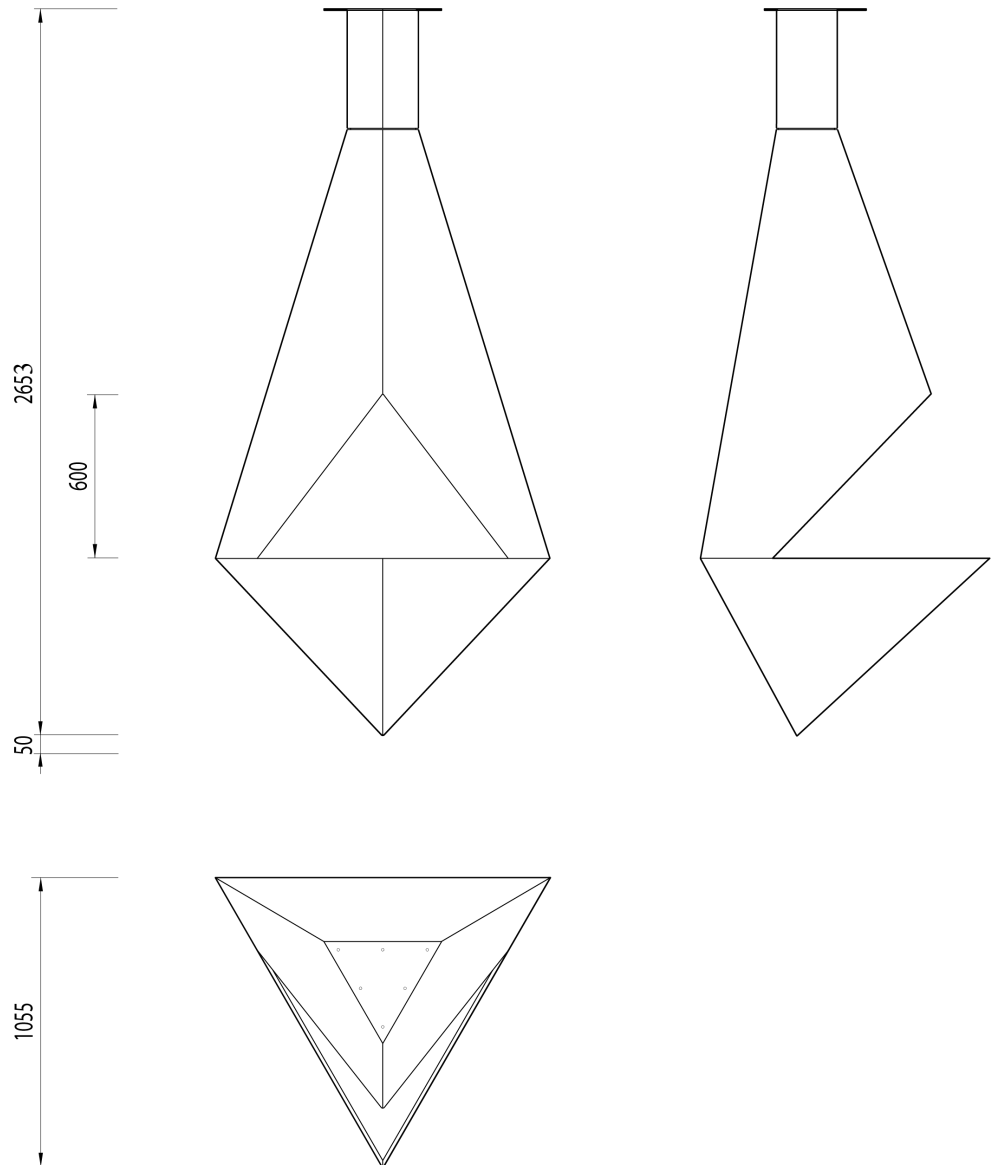

GlammFire

Pythagoras

Dimensões

GlammFire

Recuperadores Pachinha Lda.
Zona Industrial da Lagoa, Lote G1
4950-850 CORTES - MONÇÃO
PORTUGAL

Tel(+351) 251 654 800
Fax(+351) 251 654 801
info@glammfire.com
www.glammfire.com

PT11696-D

Measures in mm

glamm®
fire