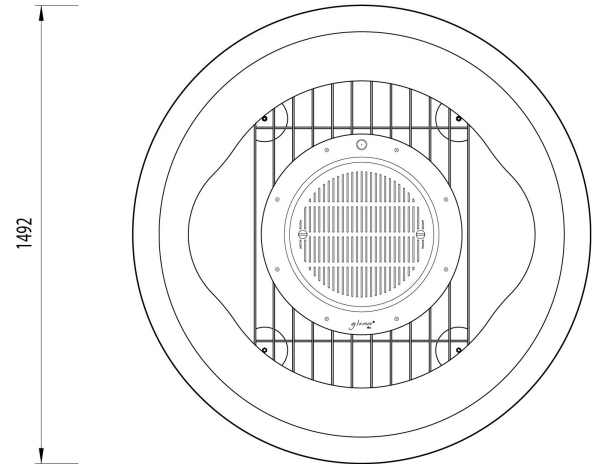

Option Gas

Fuel // Propane / Butane / Natural

Ignition mode // Remote control

Consumption // Propane gas/ Butane gas · 860–2300 g/h/ Gás natural · 1,4–3,7 g/h

Power // 5–20 kW

Supply pressure // Propane / Butane: 37.0 mbar – Natural: 20.0 mbar

Gas connection // 3/8" G / Ø 12mm (ISO 7-1/EN 10226-1)

Gas combination control – Approvals // Gas Appliances Directive 2009/142/CE
DIN EN298 / DIN EN126 / DIN EN13611

Accessories // Protection cover · included

Barbecue mitt · included

Combustion zone decorative stones · optional
(white/black decorative marble stones (3 kg))

Fuel compartment cover in black lacquered steel · optional

Fuel compartment cover in brushed stainless steel · optional

High temperature resistant round glass · optional

Wi-Fi Box · optional

Option Bioethanol

Burner I // 2 liters (liquid bioethanol)

Power // 2,7 kW

Accessories // High temperature resistant round glass 2 for Burner I · included
High temperature resistant round glass 1 for Burner I · optional

Option Crea7ion EVOPlus Fire Round

Burner // 10 L (liquid bioethanol)

Power // 2–4 Kw

Ignition mode // Remote control

Accessories // Protection cover · included

Barbecue mitt · included

High temperature resistant round glass 2 for burner Crea7ionEVOPlus

Fire Round · included

High temperature resistant round glass 1 for burner Crea7ionEVOPlus

Fire Round · optional

General Dimensions