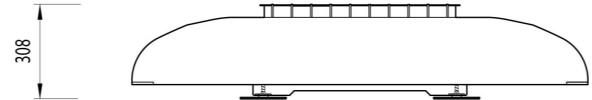

Option Gas

Fuel // Propane / Butane / Natural

Ignition mode // Remote control

Consumption // Propane gas/ Butane gas · 860–2300 g/h/ Gás natural · 1,4–3,7 g/h

Power // 5–20 kW

Supply pressure // Propane / Butane: 37.0 mbar – Natural: 20.0 mbar

Gas connection // 3/8" G / Ø 12mm (ISO 7-1/EN 10226-1)

Gas combination control – Approvals // Gas Appliances Directive 2009/142/CE
DIN EN298 / DIN EN126 / DIN EN13611

Accessories // Protection cover · included

Barbecue mitt · included

Combustion zone decorative stones · optional
(white/black decorative marble stones (3 kg))

Fuel compartment cover in black lacquered steel · optional

Fuel compartment cover in brushed stainless steel · optional

High temperature resistant round glass · optional

Wi-Fi Box · optional

Option Bioethanol

Burner I // 2 liters (liquid bioethanol)

Power // 2,7 kW

Accessories // High temperature resistant round glass 2 for Burner I · included
High temperature resistant round glass 1 for Burner I · optional

Option Crea7ion EVOPlus Fire Round

Burner // 10 L (liquid bioethanol)

Power // 2–4 Kw

Ignition mode // Remote control

Accessories // Protection cover · included

Barbecue mitt · included

High temperature resistant round glass 2 for burner Crea7ionEVOPlus

Fire Round · included

High temperature resistant round glass 1 for burner Crea7ionEVOPlus

Fire Round · optional

General Dimensions