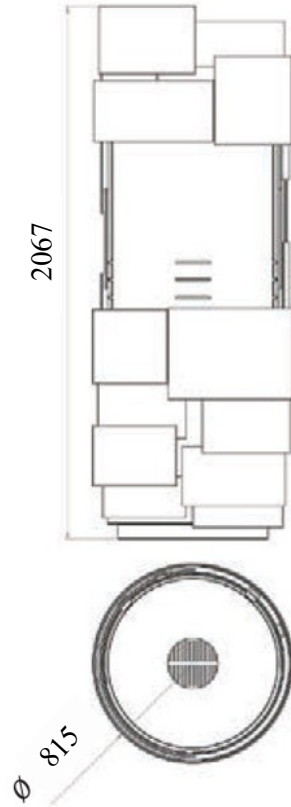

Dimensions // 800 Ø x 2130 h mm | 32" Ø x 81,4" h

Weight // 354 Kg | 780 lbs

Accessories // Ash vacuum clear - included
Protection cover - included
Barbecue mitt - included
Cooking grill - included
Sauce stry - optional

Combustion zone

Materials // AISI 316 stainless steel

Finishings // Brushed AISI 316 stainless steel

Fuel // Firewood / Charcoal

General dimensions

glamm[®]
fire

GlammFire
Recuperadores Pachinha, Lda.
Zona Industrial da Lagoa, Lote G1
4950-850 Monção
Portugal