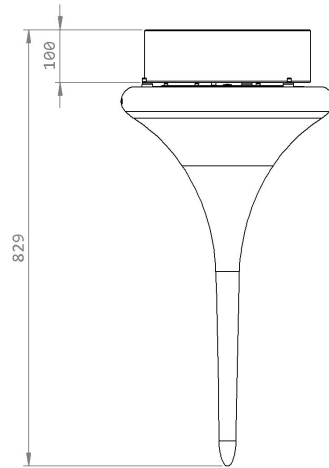

GlammFire

Flut

GlammFire

Recuperadores Pachinha Lda.
Zona Industrial da Lagoa, Lote G1
4950-850 CORTES - MONÇÃO
PORTUGAL

Tel(+351) 251 654 800
Fax(+351) 251 654 801
info@glammfire.com
www.glammfire.com

glamm®
fire

PT02709-C