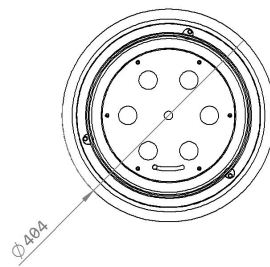

GlammFire

Flut

GlammFire

Recuperadores Pachinha Lda.
Zona Industrial da Lagoa, Lote G1
4950-850 CORTES - MONÇÃO
PORTUGAL

Tel(+351) 251 654 800
Fax(+351) 251 654 801
info@glammfire.com
www.glammfire.com

glamm®
fire

PT02709-C