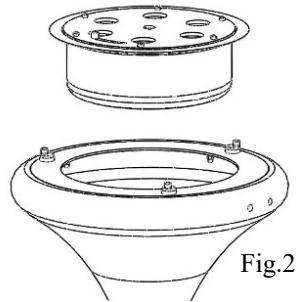

Dimensions// 829 h x 404 Ø mm

32,6" h x 15.9" Ø

Weight// 12 kg | 26,5 lbs

Accessories// Kit Placement/ Acrylic Support

Protection// temperature resistant round glass

Packing Dimensions// 950 h x 530 w x 530 d mm

710 h x 1200 w x 670 d mm / Flut and Acrylic Support

Total Weight// 24,7 kg

28,19 kg/ Flut and Kit Support

25,25 kg/ Flut and Kit Placement

55 kg/ Flut and Acrylic Support

Burner 4// 2 litres (bioethanol gel)

glamm[®]
fire

Fireplace with mechanical burner in accordance with German Norm DIN 4734

GlammFire

Flut

ACCESSORY II: Swimming pools system

Install the burner in the floating fireplace (Fig.2)

Then using this type of node to connect the two rear hubs (Fig.3)

System for setting in grass (Fig.4)

System for setting in rough ground (Fig.5)

Unroll the two rear hub and then fix in the both sides of the pool in the axis chosen (Roll/Unroll the Button power.)

Then fixing the systems on floor (according the most suitable material);