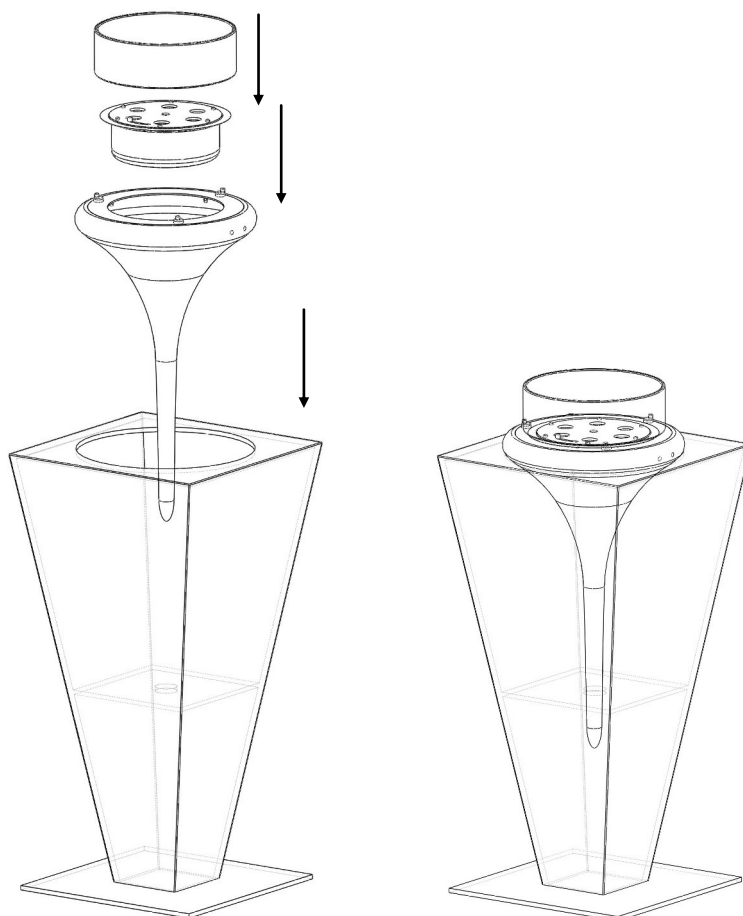

GlamFire

Recuperadores Pachinha Lda.
Zona Industrial da Lagoa, Lote G1
4950-850 CORTES - MONÇÃO
PORTUGAL

Tel(+351) 251 654 800
Fax(+351) 251 654 801
info@glammfire.com
www.glammfire.com

glamm®
fire