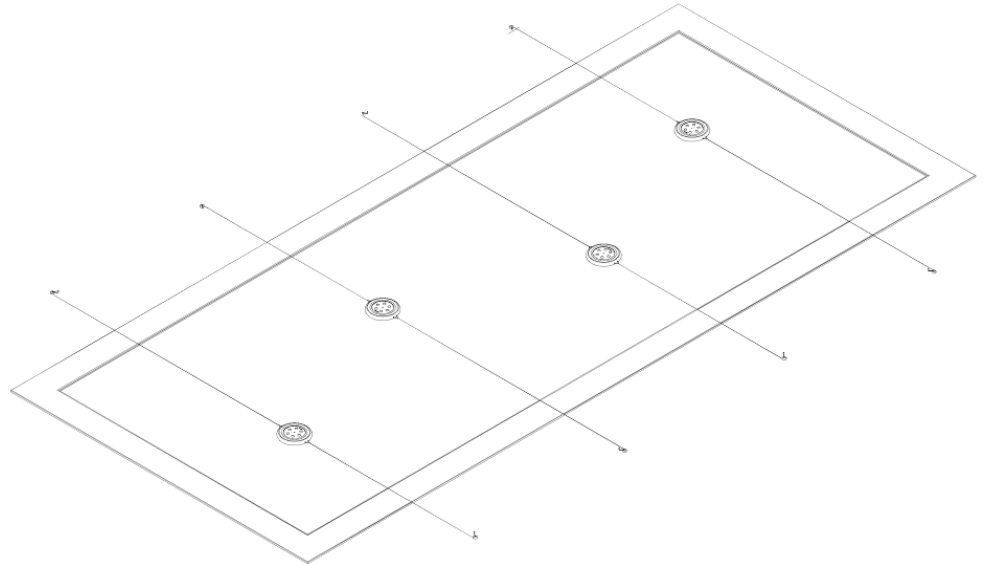

GlamFire

Flut

(Example of positioning in the pool)

ACCESSORY III: Acrylic Support