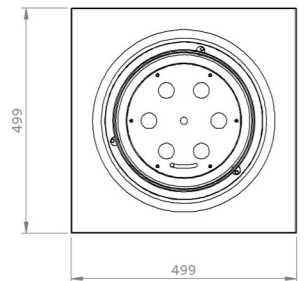

GlammFire

Flut

GlammFire

Recuperadores Pachinha Lda.
Zona Industrial da Lagoa, Lote G1
4950-850 CORTES - MONÇÃO
PORTUGAL

Tel(+351) 251 654 800
Fax(+351) 251 654 801
info@glammfire.com
www.glammfire.com

glamm®
fire

PT02709-C