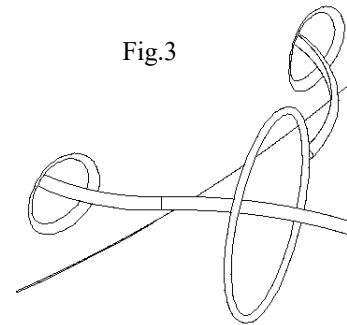

glamm[®]
fire

Fireplace with mechanical burner in accordance with German Norm DIN 4734

GlammFire

Flut

ACCESSORY II: Swimming pools system

Install the burner in the floating fireplace (Fig.2)

Then using this type of node to connect the two rear hubs (Fig.3)

System for setting in grass (Fig.4)

System for setting in rough ground (Fig.5)

Unroll the two rear hub and then fix in the both sides of the pool in the axis chosen (Roll/Unroll the Button power.)

Then fixing the systems on floor (according the most suitable material);