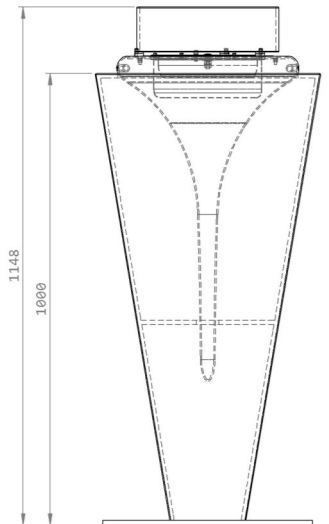

GlammFire

Flut

GlammFire

Recuperadores Pachinha Lda.
Zona Industrial da Lagoa, Lote G1
4950-850 CORTES - MONÇÃO
PORTUGAL

Tel(+351) 251 654 800
Fax(+351) 251 654 801
info@glammfire.com
www.glammfire.com

glamm®
fire

PT02709-C