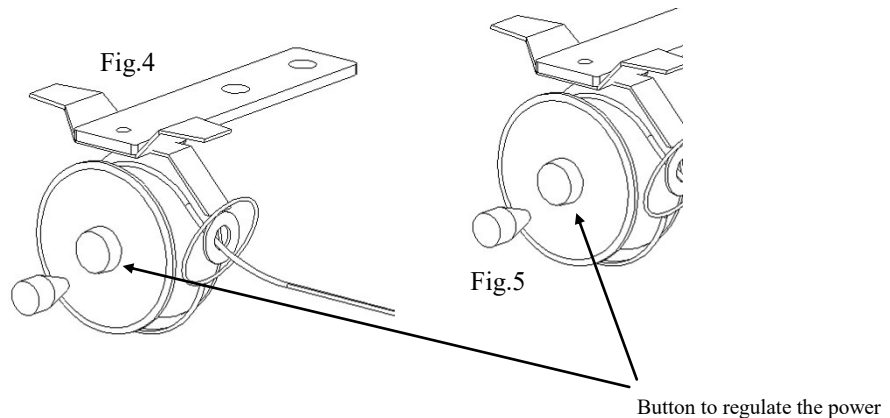

glamm[®]
fire

Fireplace with mechanical burner in accordance with German Norm DIN 4734

GlammFire

Flut

ACCESSORY II: Swimming pools system

Install the burner in the floating fireplace (Fig.2)

Then using this type of node to connect the two rear hubs (Fig.3)

System for setting in grass (Fig.4)

System for setting in rough ground (Fig.5)

Unroll the two rear hub and then fix in the both sides of the pool in the axis chosen (Roll/Unroll the Button power.)

Then fixing the systems on floor (according the most suitable material);