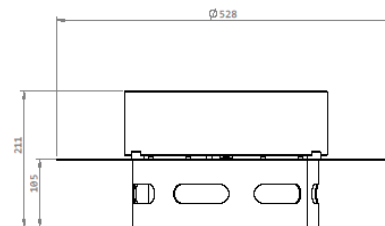

Fire Pit

Option Bioethanol (Option for Alba Small Firewood)

Materials// Stainless steel , steel or corten steel

Finishings// Brushed stainless steel
Black lacquered steel
Lacquered steel
Rusted corten steel

Dimensions// 760 Ø x 450 h mm

Weight // 55 kg

Benches finishings// Black lacquered - optional

Benches dimensions// 550 Ø x 460

Benches weight // 35 kg

Combustion zone

Materials I // Quartz glass, AISI 316 stainless steel

Burner I // 2 liters (liquid bioethanol)

Power // 2,7 kW

Accessories // Lower Glass - High Temperature Resistant Glass - included
Protection cover - included
Fuel compartment cover - included
Glass support - included

General Dimensions