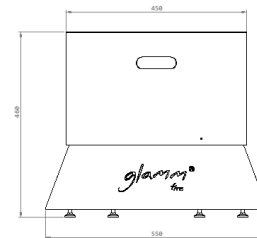

Fire Pit

Option Bioethanol (Option for Alba Small Firewood)

Materials// Stainless steel , steel or corten steel

Finishings// Brushed stainless steel
Black lacquered steel
Lacquered steel
Rusted corten steel

Dimensions// 760 Ø x 450 h mm

Weight // 55 kg

Benches finishings// Black lacquered - optional

Benches dimensions// 550 Ø x 460

Benches weight // 35 kg

Combustion zone

Materials I // Quartz glass, AISI 316 stainless steel

Burner I // 2 liters (liquid bioethanol)

Power // 2,7 kW

Accessories // Lower Glass - High Temperature Resistant Glass - included
Protection cover - included
Fuel compartment cover - included
Glass support - included

General Dimensions

Benches