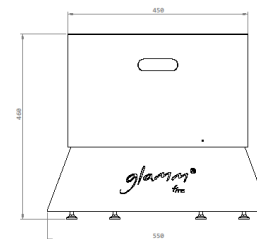

Finishings// Brushed stainless steel
Black lacquered steel
Lacquered steel
Rusted corten steel

Dimensions// 760 Ø x 385 h mm

Weight // 50 kg

Benches finishings// Black lacquered - optional

Benches dimensions// 550 Ø x 460

Accessories // Protection cover - included

Fuel compartment cover - included

Gas compartment - optional

General Dimensions

Benches

Fire Pit

Option Bioethanol (Option for Alba Small Firewood)

Materials// Stainless steel , steel or corten steel

Finishings// Brushed stainless steel
Black lacquered steel
Lacquered steel
Rusted corten steel

Dimensions// 760 Ø x 450 h mm

Weight // 55 kg

Benches finishings// Black lacquered - optional

Benches dimensions// 550 Ø x 460