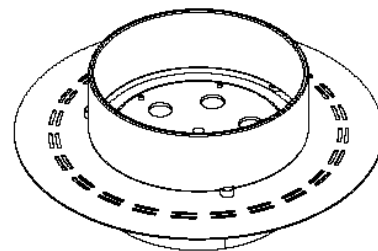

Fire Pit

Option Bioethanol (Option for Alba Small Firewood)

Materials// Stainless steel , steel or corten steel

Finishings// Brushed stainless steel
Black lacquered steel
Lacquered steel
Rusted corten steel

Dimensions// 760 Ø x 450 h mm

Weight // 55 kg

Benches finishings// Black lacquered - optional

Benches dimensions// 550 Ø x 460

Benches weight // 35 kg

Combustion zone

Materials I // Quartz glass, AISI 316 stainless steel

Burner I // 2 liters (liquid bioethanol)

Power // 2,7 kW

Accessories // Lower Glass - High Temperature Resistant Glass - included
Protection cover - included
Fuel compartment cover - included
Glass support - included

General Dimensions